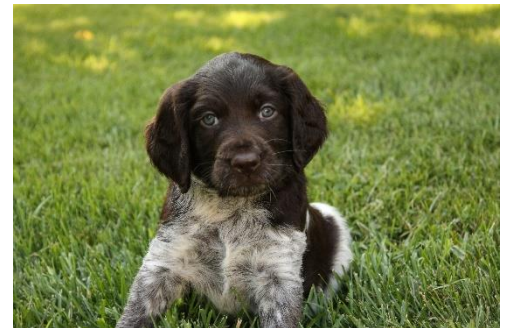

Muddy Paws A Litter

Dam: Prairie Peak's Adleys April Fool

Sire: IntCH Dag Zimni Vrch

A Litter Whelped 7/6/18 6 Males & 3 Females

All Puppies are **SOLD**

This was a great pairing between Remi and Ozzy. The litter was a wonderful turnout with a mixture of brown and white puppies and roan puppies. Pups varied from living in Minnesota, Wisconsin, Illinois, North Dakota and Washington. One of them is Luna! Can you guess which one?

All pups are doing great in their new homes and hunting every season. I love seeing the pictures coming in from the new owners of their pups both out in the fields doing what they are bred to do and in their homes just being a dog. Very nice litter from Remi and Ozzy.